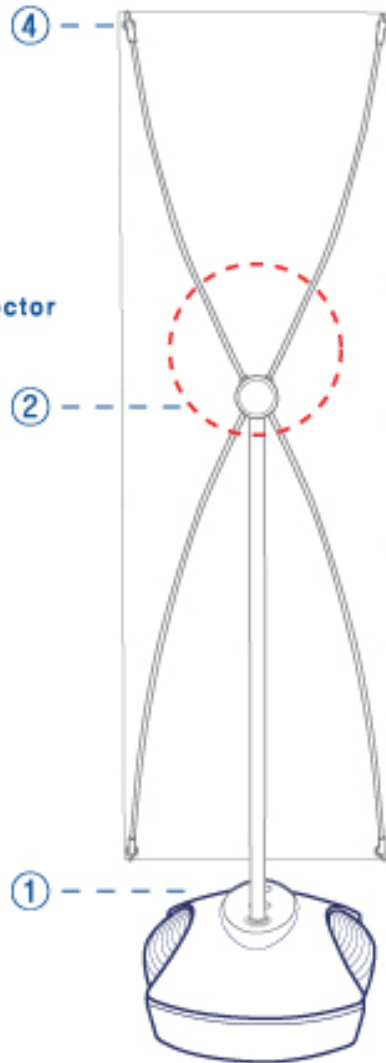

<1800mm Size>
Width 400~700mm
Length 1800mm

<1600mm Size>
Width 400~700mm
Length 1600mm

Please slot pole into the hole of body same as picture.

<For 1600mm>
Please fit top & bottom rods without connector

<For 1800mm>
Please fit top & bottom rods with connector

Please attach eyelet of banner to rod ends

***Please use with distinction between top & bottom FRP**
***Please use top FRP to adjust height**

CAUTION

1. Have to fill base with water to add stability for outdoor use(18L)
2. Please have to use standard graphic size
3. Remove while severs storm