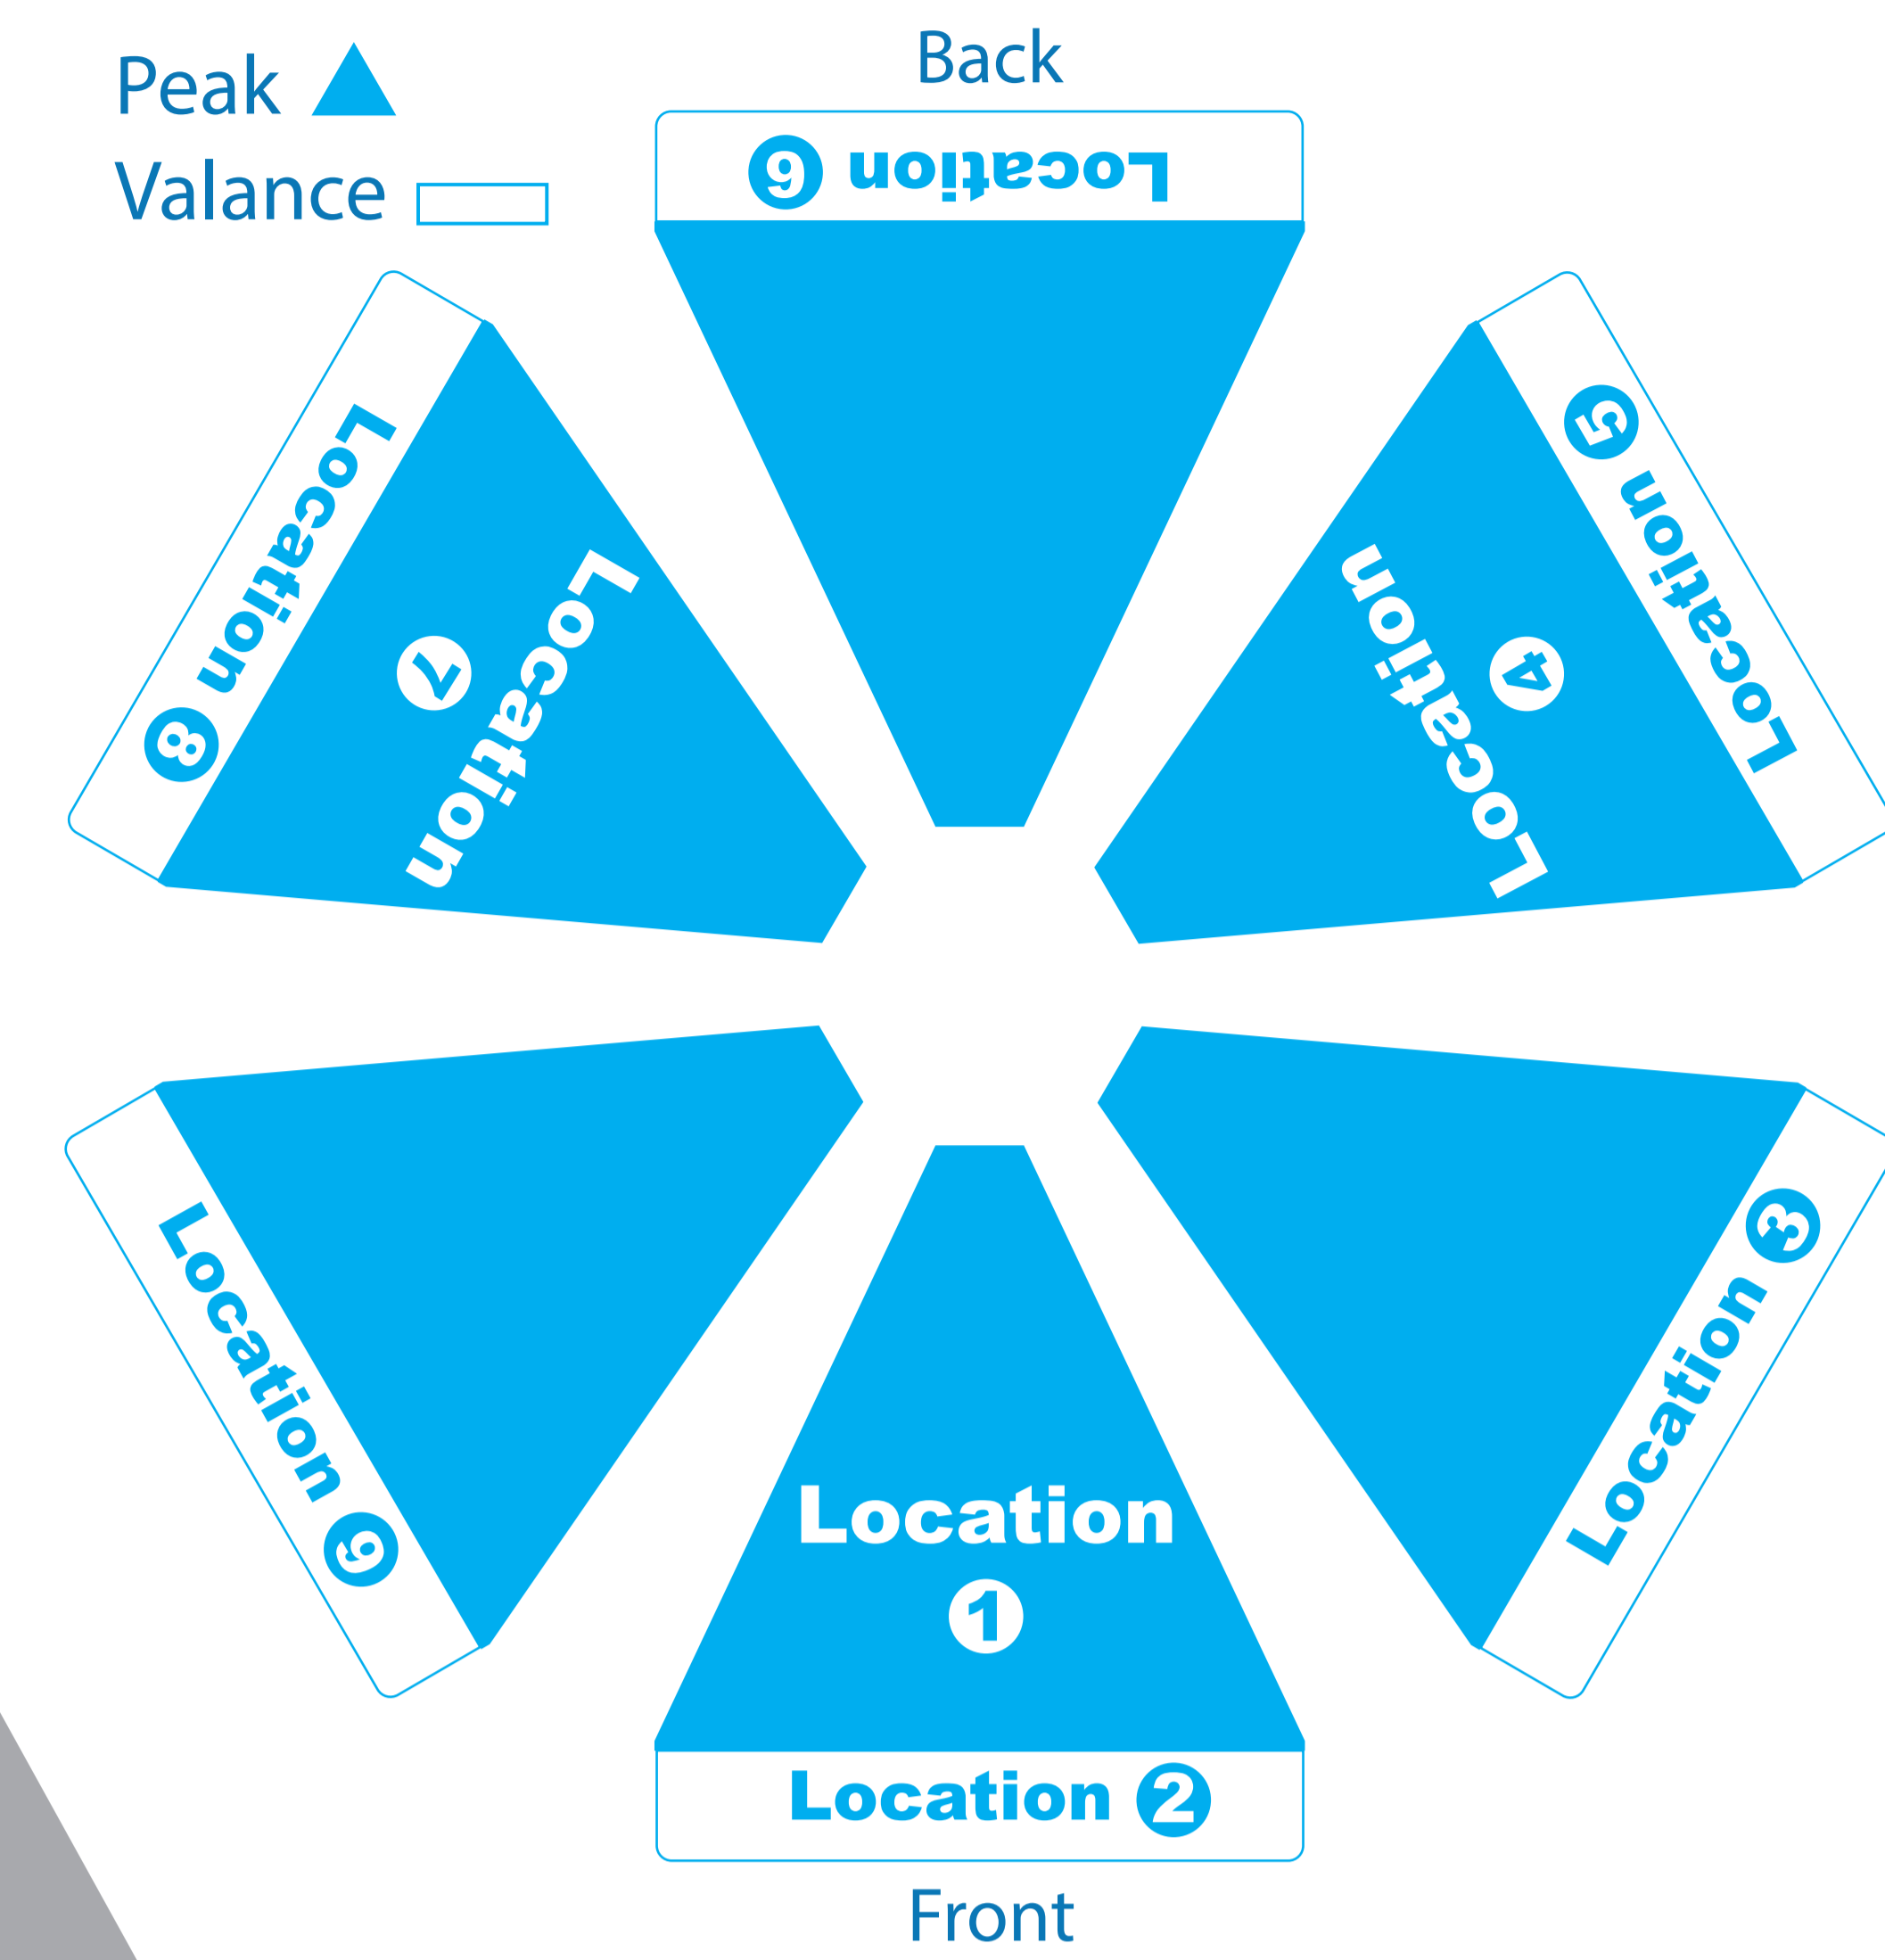

# Available Logo Colors:

Heat Press Umbrella- HEX

QTY: 1

Umbrella:

Imprint:

Locations: ()

PEAK #1, 4, 7

VAL# 2, 4, 6, 8, 10, 12

# SKYCAP Hexagon Umbrella Heatpress Template

USE SAME TEMPLATE FOR ALL SIX PANELS

Peak Max Logo Size:  
20" x 20"

Valance Max Logo Size:  
40" x 5"