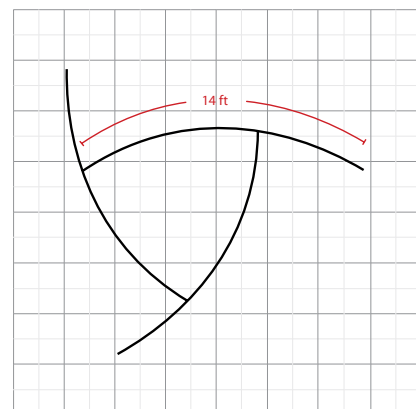

Graphic Size 168"W x 60"H

Display Size 14' x 5'

Finishing

Hem with zipper

Printing Material Fabric

Construction

All aluminum frame construction

Weights - Dimensions

Shipping Weight 45 lbs (Printed Fabric is included.)

Shipping Dimensions 68" x 15" x 9"

Graphic Specification

168"W x 60"H

Graphic Turnaround Time

Standard : 10 business days

Parts List

(8) Chain

(36) Spring

(6) Curved Stabilizer

(12) Quarter Circle

(1) Nylon Travel Bag

(12) Curved Connector

(3) Eye Hook

(9) Large Screw

(8) Hook Loop Lock

(1) Screw Tightener

(1) Cable - 9 M

The box represents 16'x16' booth.

PINWHEEL SIGN 16FT X 60"

Product Features

The Skybox Fabric Hanging Banner is a must have at your next trade show. These extra large hanging banners are produced from high quality fabric and enable you to be seen from practically anywhere at your trade show. Available in round, square, and triangle configurations as well as numerous sizes, there is a Skybox Hanging Banner that would suit almost any situation. This particular model is 16ft wide and 5ft tall. Includes soft carry bag.