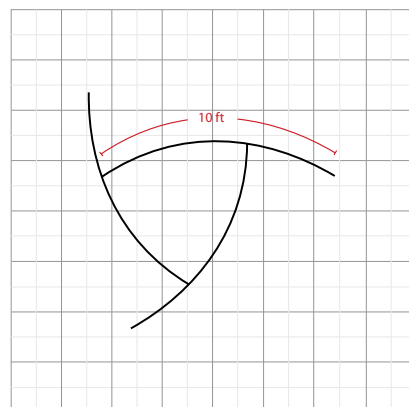

PINWHEEL SIGN 10FT X 36"

Product Features

The Skybox Fabric Hanging Banner is a must have at your next trade show. These extra large hanging banners are produced from high quality fabric and enable you to be seen from practically anywhere at your trade show. Available in round, square, and triangle configurations as well as numerous sizes, there is a Skybox Hanging Banner that would suit almost any situation. This particular model is 10ft wide and 4ft tall. Includes soft carry bag.

Graphic Size 120"W x 36"H

Display Size 10'Wx 3'H

Finishing

Hem with zipper

Printing Material Fabric

Construction

All aluminum frame construction

Weights - Dimensions

Shipping Weight 42 lbs (Printed Fabric is included.)

Shipping Dimensions 68" x 15" x 9"

Graphic Specification

120"W x 36"H

Graphic Turnaround Time

Standard : 10 business days

Parts List

	
(8) Chain	(36) Spring
	
(6) Curved Stabilizer	
	
(12) Quarter Circle	
	
(1) Nylon Travel Bag	
	
(12) Curved Connector	(3) Eye Hook
	
(9) Large Screw	(8) Hook Loop Lock
	
(1) Screw Tightener	(1) Cable - 9 M

The box represents 16'x16' booth.

PINWHEEL SIGN 14FT X 60"

Product Features

The Skybox Fabric Hanging Banner is a must have at your next trade show. These extra large hanging banners are produced from high quality fabric and enable you to be seen from practically anywhere at your trade show. Available in round, square, and triangle configurations as well as numerous sizes, there is a Skybox Hanging Banner that would suit almost any situation. This particular model is 10ft wide and 4ft tall. Includes soft carry bag.