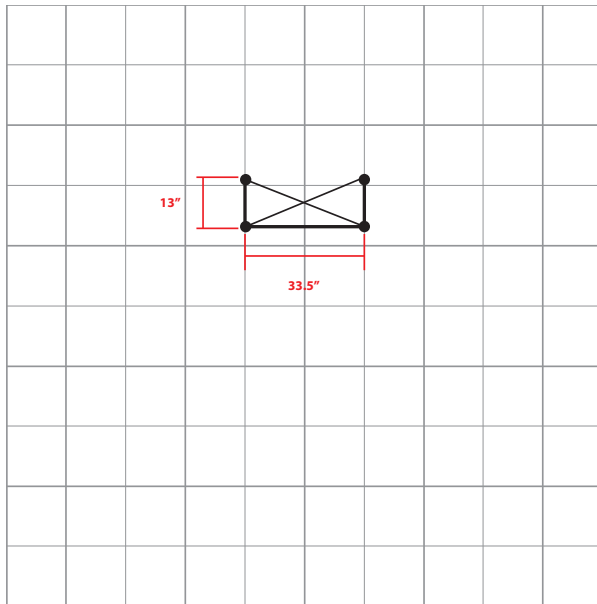

Warranty

- Life Time on Stand
- 1 Year on Graphic

The box represents
10' x 10' booth.

Graphic Specification

61.875 x 34.5

Graphic Turnaround Time is 2 business days for up to 2 sets