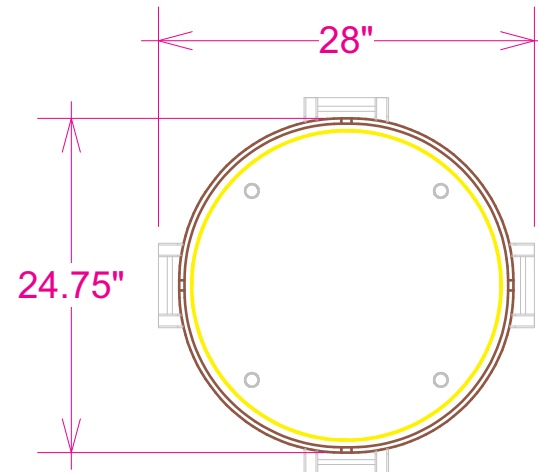

# Dimensions:

OR-P01-P, Podium Kit

ORBITAL FREIGHT CASE  
48" x 44" x 34"  
(OCT)

0

ORBITAL FREIGHT CASE  
36" x 24" x 10"  
(OCHM)

0

ORBITAL FREIGHT CASE  
48" x 24" x 10"  
(OCH)

0

FREIGHT CASE  
48" x 24" x 12"  
(OCH-2)

0