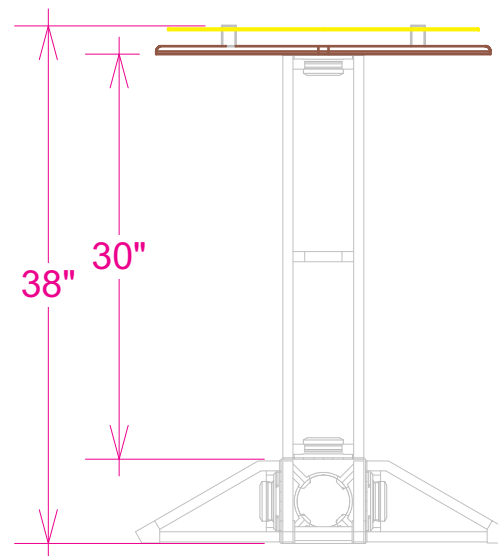

# Dimensions:

OR-P01-P, Podium Kit

ORBITAL FREIGHT CASE  
48" x 44" x 34"  
(OCT)

0

ORBITAL FREIGHT CASE  
36" x 24" x 10"  
(OCHM)

0

ORBITAL FREIGHT CASE  
48" x 24" x 10"  
(OCH)

0

FREIGHT CASE  
48" x 24" x 12"  
(OCH-2)

0