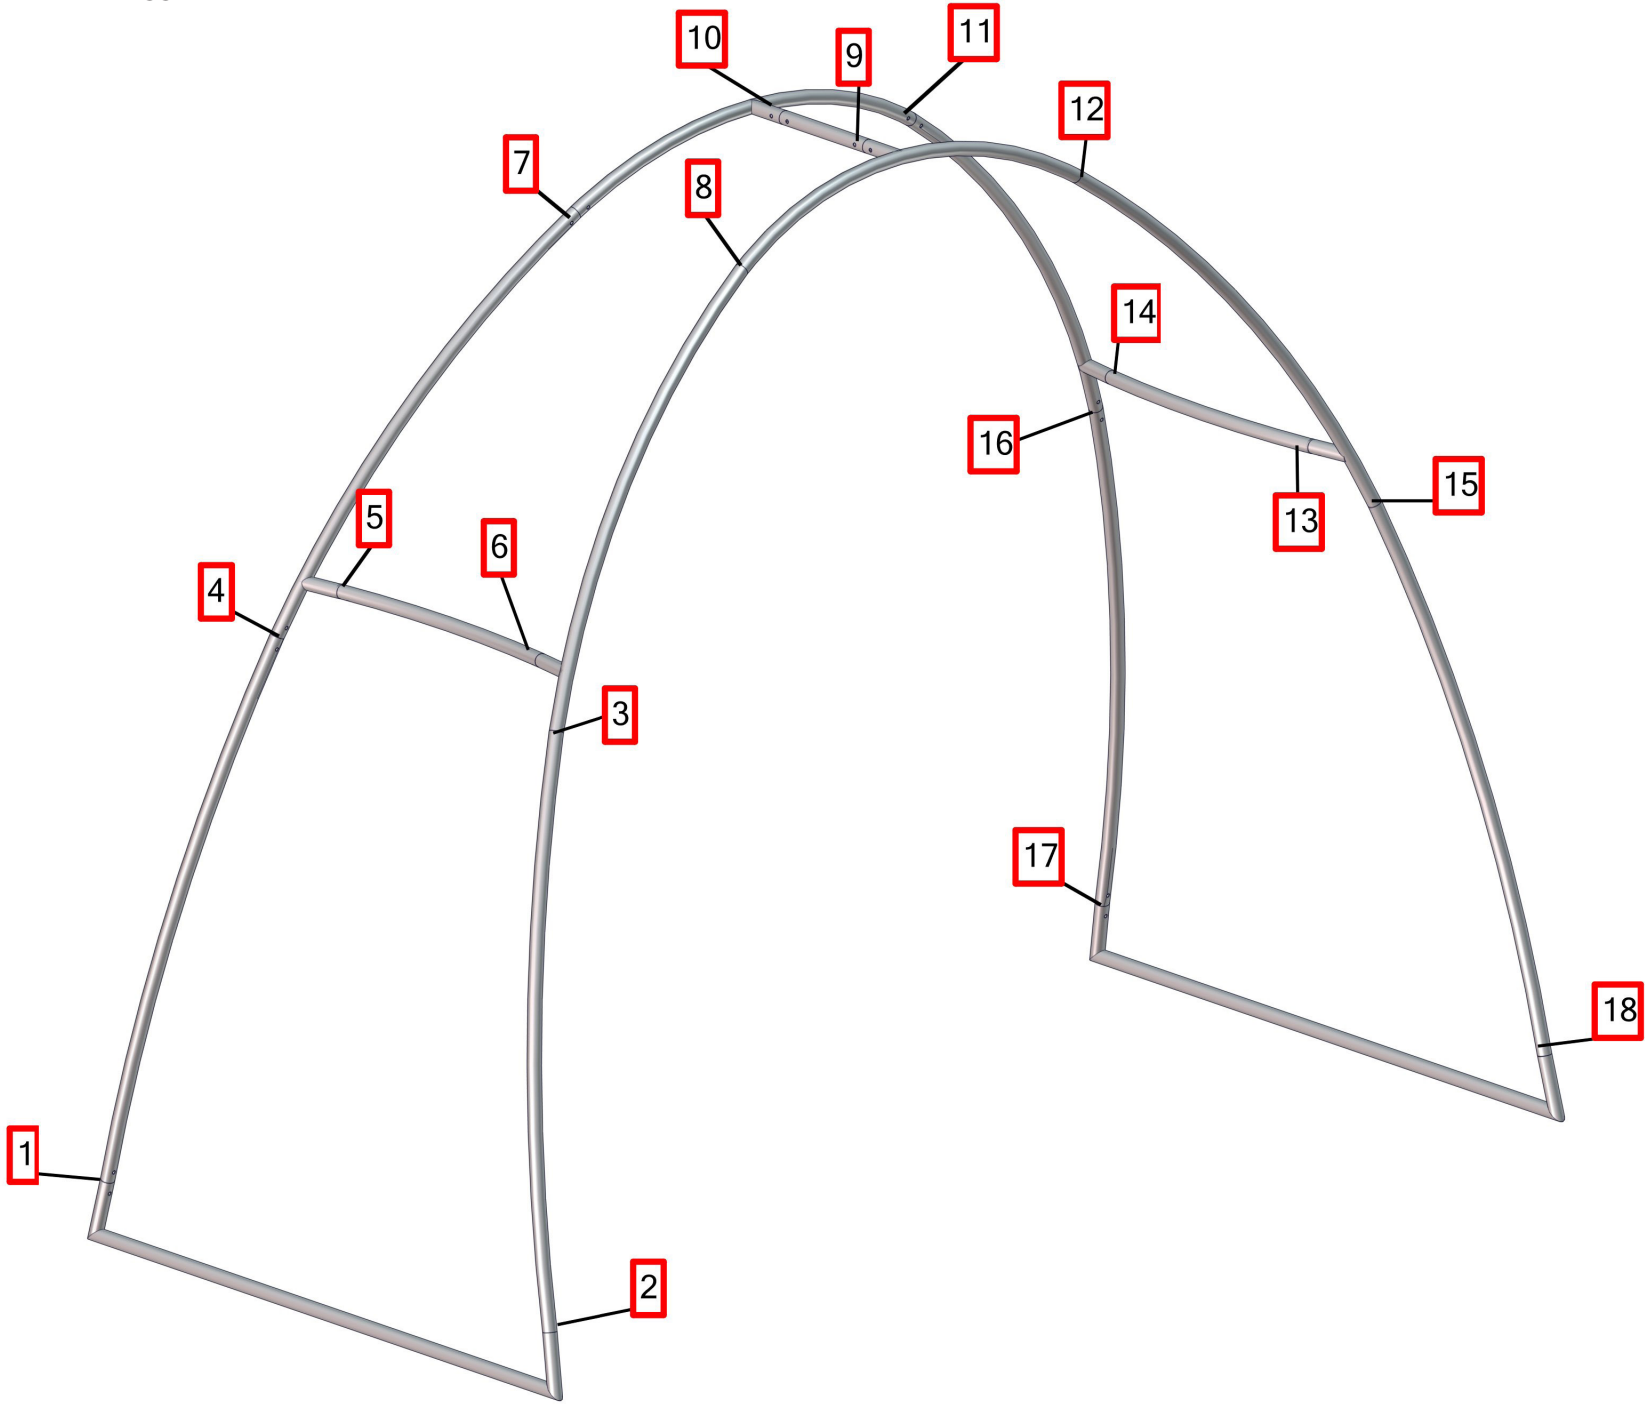

ARCH-02 FRAME ASSEMBLY: