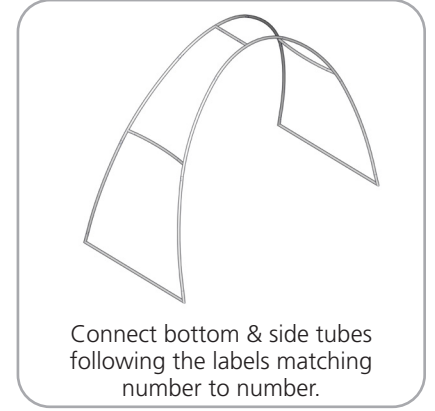

STEP 1: ASSEMBLE FRAME