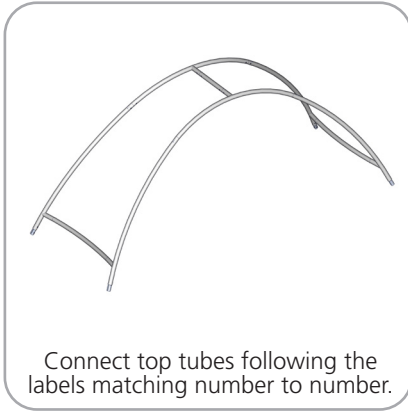

STEP 1: ASSEMBLE FRAME