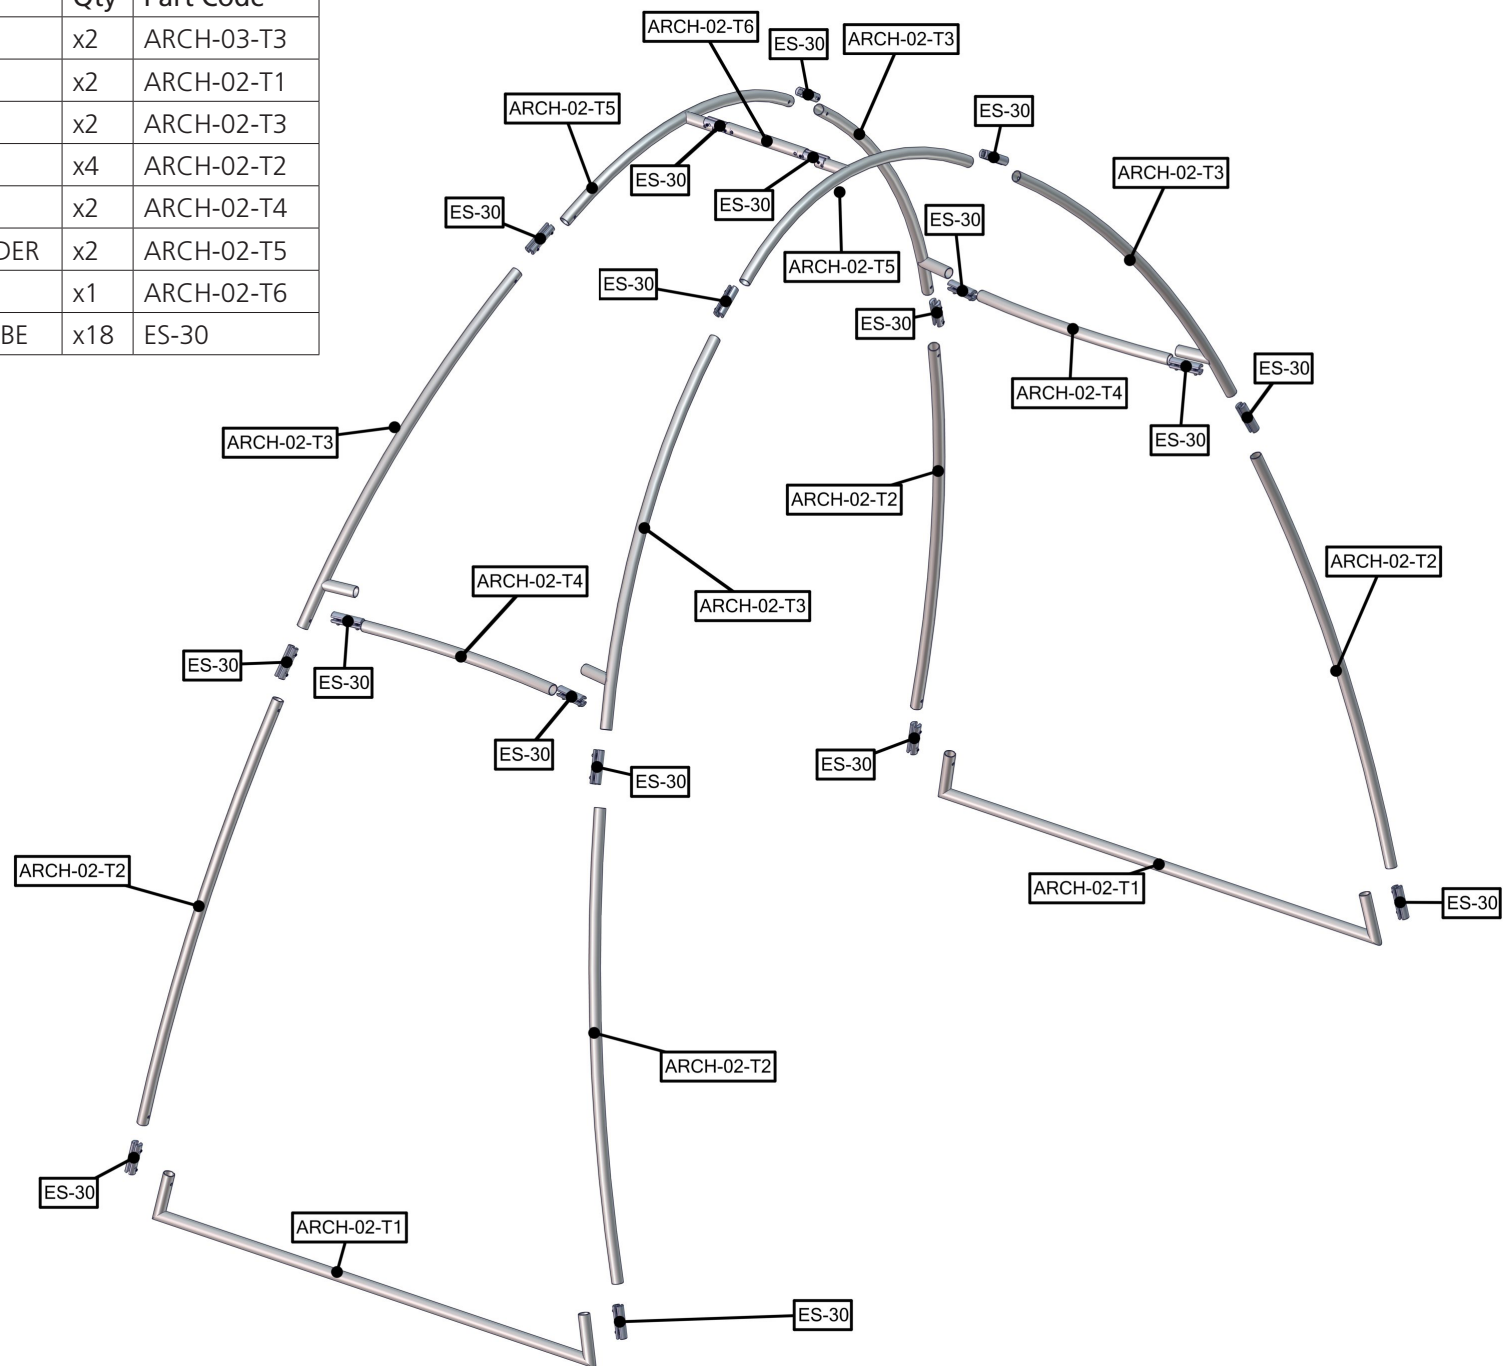

## dimensions:

Hardware	Graphic
<p>Assembled unit: 114" w x 91.831" h x 58" d at bottom - 20" d at top 2896mm(w) x 2333mm(h) x 1473mm(d) at bottom - 508mm(d) at top</p> <p>Approximate weight (includes graphic): 24.07 lbs / 11 kg</p>	<p>Total visual area: Outside: 237" w x 58" h 6020mm(w) x 1473mm(h)</p> <p>Inside: 230" w x 58" h 5842mm(w) x 1473mm(h)</p> <p>Please be sure to include 5" bleed around the perimeter.</p>
<p>Shipping</p> <p>Shipping dimensions: 1 OCE case: 18" l x 18" w x 40" up to 66" h 457mm(l) x 457mm(w) x 1016mm(h) up to 1675mm(h)</p> <p>Approximate shipping weight (with case): 35 lbs / 16 kg</p>	<p>Refer to related graphic template for more information.</p> <p>Visit: <a href="http://www.exhibitors-handbook.com/graphic-templates">www.exhibitors-handbook.com/graphic-templates</a></p>

## additional information:

Graphic material:  
Dye-sublimated zipper pillowcase fabric

[www.display-setup-animations.com](http://www.display-setup-animations.com)

Parts Included		
Part Label	Qty	Part Code
30MM CURVE WITH SPREADER	x2	ARCH-03-T3
30MM CORNER TUBE	x2	ARCH-02-T1
30MM CURVE WITH SPREADER	x2	ARCH-02-T3
30MM CURVE TUBE	x4	ARCH-02-T2
30MM CURVED SPREADER	x2	ARCH-02-T4
30MM CURVED TUBE WITH SPREADER	x2	ARCH-02-T5
30MM SPREADER	x1	ARCH-02-T6
EXPANDING SPIGOT FOR 30MM TUBE	x18	ES-30