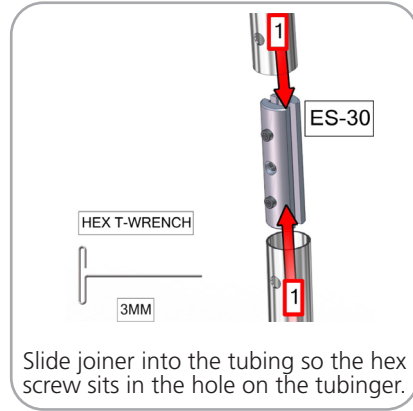

STEP 1: ASSEMBLE FRAME