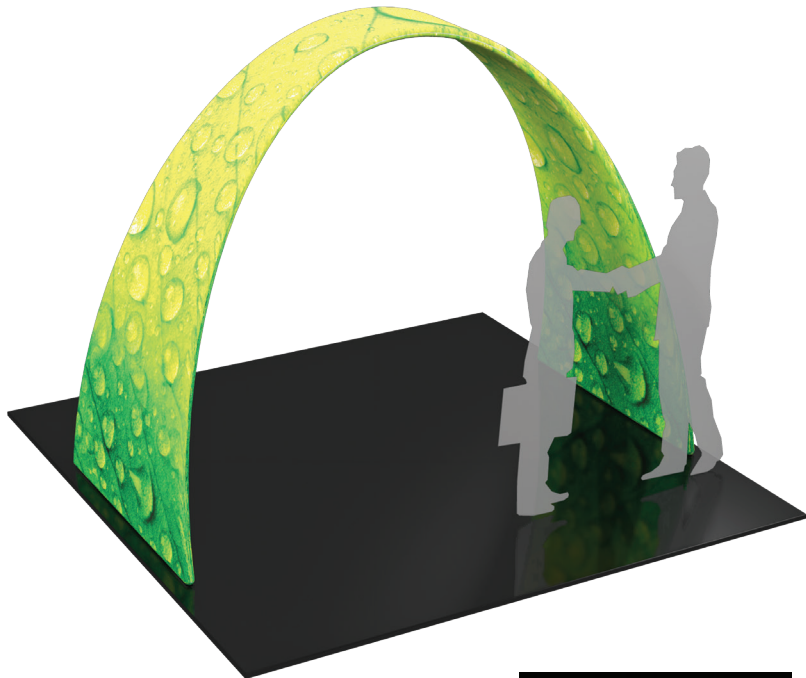

## ARCH-02

Formulate™ Arches add architecture and design to any event or interior space! Easily create and define a stunning entryway, focal point or stage set at your next tradeshow or event. Formulate Arches combine pillowcase style stretch fabric graphics with 30mm curved aluminum tube frames; these super structures are made in the USA and collapse to a fraction of their size.

## features and benefits:

- State-of-the-art 30mm curved aluminum tube frame with sturdy internal spigots
- Two bases provide weighted stability and serve as anchors for the fabric structure
- Kit includes: one frame, one dye-sublimated zipper pillowcase graphic, and one wheeled molded OCE storage case
- Lifetime hardware warranty against manufacturer defects

## additional information:

Graphic material:  
Dye-sublimated zipper pillowcase fabric

[www.display-setup-animations.com](http://www.display-setup-animations.com)

Parts Included		
Part Label	Qty	Part Code
30MM CURVE WITH SPREADER	x2	ARCH-03-T3
30MM CORNER TUBE	x2	ARCH-02-T1
30MM CURVE WITH SPREADER	x2	ARCH-02-T3
30MM CURVE TUBE	x4	ARCH-02-T2
30MM CURVED SPREADER	x2	ARCH-02-T4
30MM CURVED TUBE WITH SPREADER	x2	ARCH-02-T5
30MM SPREADER	x1	ARCH-02-T6
EXPANDING SPIGOT FOR 30MM TUBE	x18	ES-30