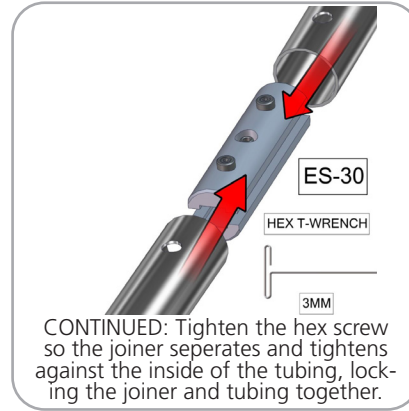

STEP 1: ASSEMBLE FRAME