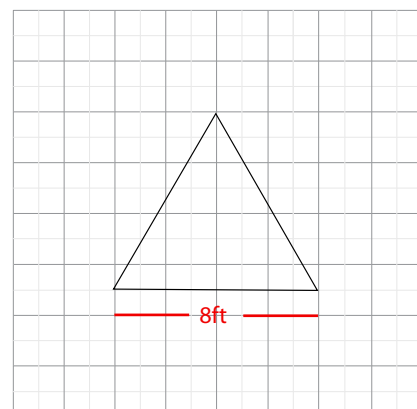

Parts List

(8) Chain	(30) Spring
(3) Small Tube	(6) Corner Connector
(12) Large Tube	
(1) Nylon Travel Bag	
(6) Tube Connector	(3) Eye Hook
(3) Large Screw	(8) Hook Loop Lock
(1) Screw Tightener	(1) Cable - 8.5 M

The box represents 16'x16' booth.