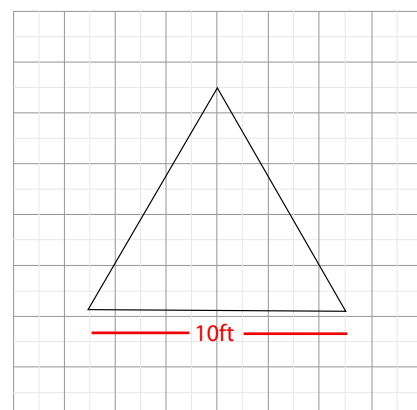

Parts List

(8) Chain	(36) Spring
(3) Small Tube	(6) Corner Connector
(12) Large Tube	
(1) Nylon Travel Bag	
(6) Tube Connector	(3) Eye Hook
(9) Large Screw	(8) Hook Loop Lock
(1) Screw Tightener	(1) Cable - 9.5 M

The box represents 16'x16' booth.