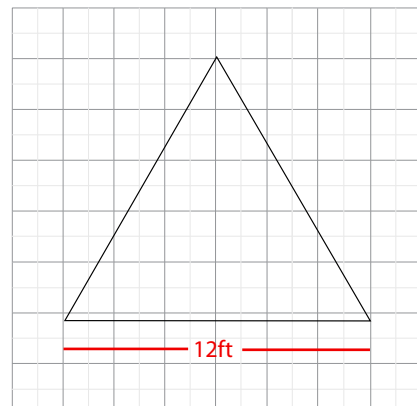

The box represents 16'x16' booth.

HANGING BANNER 12FT TRIANGLE 36IN

Product Features

The Skybox Fabric Hanging Banner is a must have at your next trade show. These extra large hanging banners are produced from high quality fabric and enable you to be seen from practically anywhere at your trade show. Available in round, square, and triangle configurations as well as numerous sizes, there is a Skybox Hanging Banner that would suit almost any situation. This particular model is 12ft wide and 3ft tall. Includes soft carry bag.