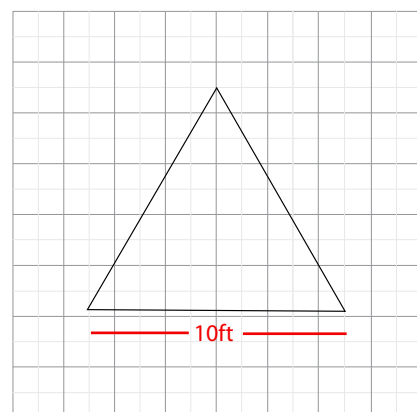

Parts List

(8) Chain	(36) Spring
(3) Small Tube	(6) Corner Connector
(12) Large Tube	
(1) Nylon Travel Bag	
(6) Tube Connector	(3) Eye Hook
(9) Large Screw	(8) Hook Loop Lock
(1) Screw Tightener	(1) Cable - 9.5 M

The box represents 16'x16' booth.