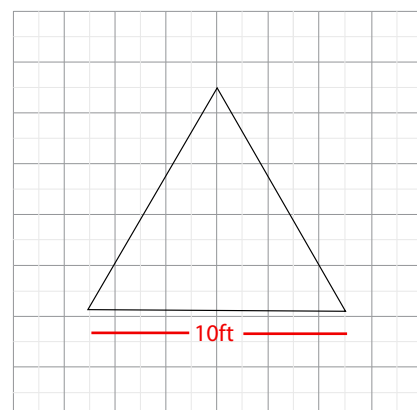

Parts List

(8) Chain	(36) Spring
(3) Small Tube	(6) Corner Connector
(12) Large Tube	
(1) Nylon Travel Bag	
(6) Tube Connector	(3) Eye Hook
(9) Large Screw	(8) Hook Loop Lock
(1) Screw Tightener	(1) Cable - 9.5 M

The box represents 16'x16' booth.