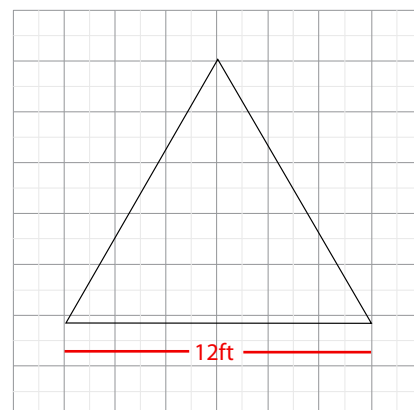

The box represents 16'x16' booth.

HANGING BANNER 12FT TRIANGLE 32IN

Product Features

The Skybox Fabric Hanging Banner is a must have at your next trade show. These extra large hanging banners are produced from high quality fabric and enable you to be seen from practically anywhere at your trade show. Available in round, square, and triangle configurations as well as numerous sizes, there is a Skybox Hanging Banner that would suit almost any situation. This particular model is 10ft wide and 32in tall. Includes soft carry bag.