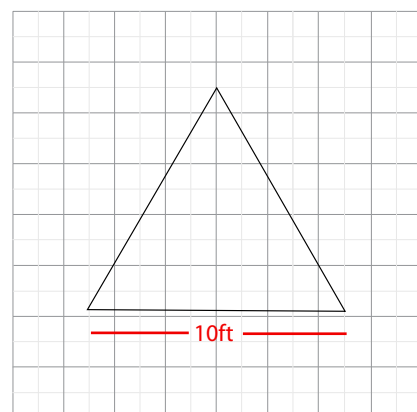

Graphic Size 360"W x 44"H
(includes 2inches of bleed for height)

Display Size 9' Deep x 10'Wx 42"H

Finishing

Hem with zipper

Printing Material Fabric

Construction

All aluminum frame construction

Weights - Dimensions

Shipping Weight 36 lbs

Shipping Dimensions 60" x 15" x 9"

Graphic Specification

360"W x 44"H (includes 2inches of bleed for height)

Graphic Turnaround Time

Standard : 5 business days

Parts List

	
(8) Chain	(36) Spring
	
(3) Small Tube	(6) Corner Connector
	
(12) Large Tube	
	
(1) Nylon Travel Bag	
	
(6) Tube Connector	(3) Eye Hook
	
(9) Large Screw	(8) Hook Loop Lock
	
(1) Screw Tightener	(1) Cable - 9.5 M

The box represents 16'x16' booth.

HANGING BANNER 10FT TRIANGLE 48IN

Product Features

The Skybox Fabric Hanging Banner is a must have at your next trade show. These extra large hanging banners are produced from high quality fabric and enable you to be seen from practically anywhere at your trade show. Available in round, square, and triangle configurations as well as numerous sizes, there is a Skybox Hanging Banner that would suit almost any situation. This particular model is 10ft wide and 4ft tall. Includes soft carry bag.