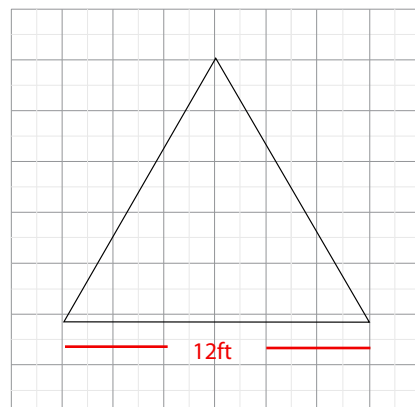

The box represents 16'x16' booth.

HANGING BANNER 12FT TRIANGLE 48IN

Product Features

The Skybox Fabric Hanging Banner is a must have at your next trade show. These extra large hanging banners are produced from high quality fabric and enable you to be seen from practically anywhere at your trade show. Available in round, square, and triangle configurations as well as numerous sizes, there is a Skybox Hanging Banner that would suit almost any situation. This particular model is 12ft wide and 3ft tall. Includes soft carry bag.