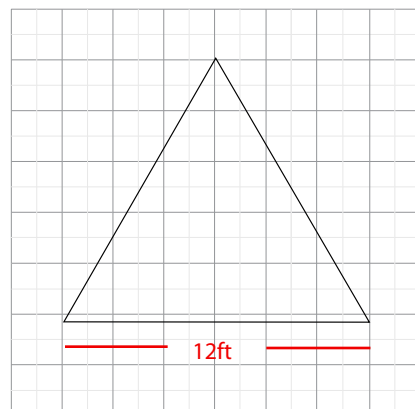

432"W x 38"H(includes 2inches of bleed for height)

Graphic Turnaround Time

Standard : 5 business days

Parts List

	
(8) Chain	(42) Spring
	
(3) Small Tube	(6) Corner Connector
	
(12) Large Tube	
	
(6) Curved Stabilizer	
	
(1) Nylon Travel Bag	
	
(6) Tube Connector	(3) Eye Hook
	
(15) Large Screw	(8) Hook Loop Lock
	
(1) Screw Tightener	(1) Cable - 10.5 M

The box represents 16'x16' booth.

HANGING BANNER 12FT TRIANGLE 42IN

Product Features

The Skybox Fabric Hanging Banner is a must have at your next trade show. These extra large hanging banners are produced from high quality fabric and enable you to be seen from practically anywhere at your trade show. Available in round, square, and triangle configurations as well as numerous sizes, there is a Skybox Hanging Banner that would suit almost any situation. This particular model is 12ft wide and 42in tall. Includes soft carry bag.