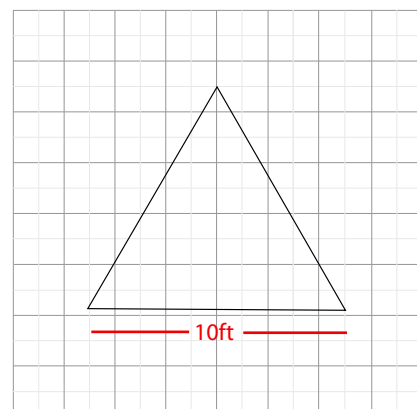

Parts List

(8) Chain	(36) Spring
(3) Small Tube	(6) Corner Connector
(12) Large Tube	
(1) Nylon Travel Bag	
(6) Tube Connector	(3) Eye Hook
(9) Large Screw	(8) Hook Loop Lock
(1) Screw Tightener	(1) Cable - 9.5 M

The box represents 16'x16' booth.