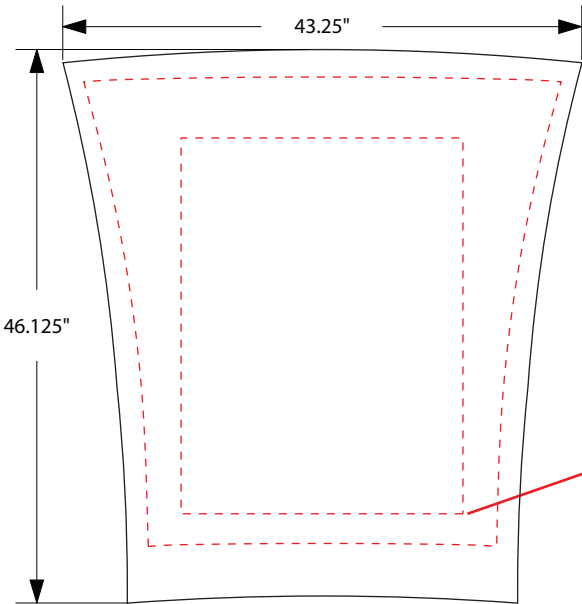

Entasi Oval Podium

Dimension
36" L. x 40" H

Moss Part #:
PO-36x40-01_Zipper

Scale:
3/4"=1'

MossKnit
Front
Print X

MossKnit
Back
Print X

Keep logos and important text within this area

Only solid color and abstract art is recommended for the Oval Podium