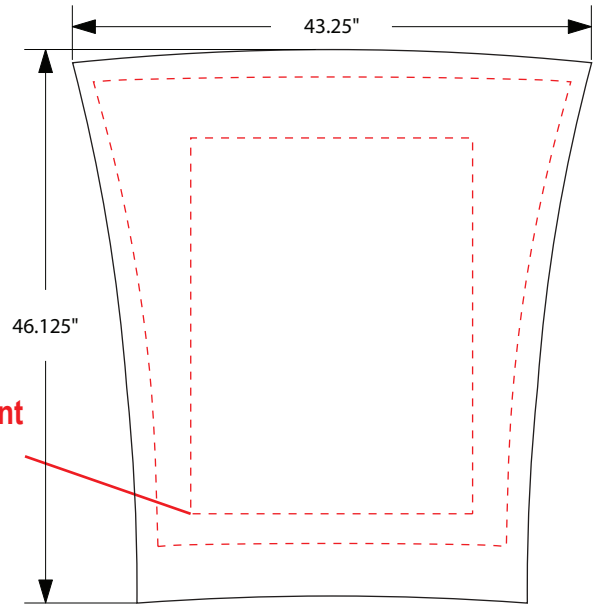

Entasi Oval Podium

Dimension
36" L. x 40" H

Moss Part #:
PO-36x40-01_Zipper

Scale:
3/4"=1'

MossKnit
Front
Print X

MossKnit
Back
Print X

Keep logos and important text within this area

Only solid color and abstract art is recommended for the Oval Podium