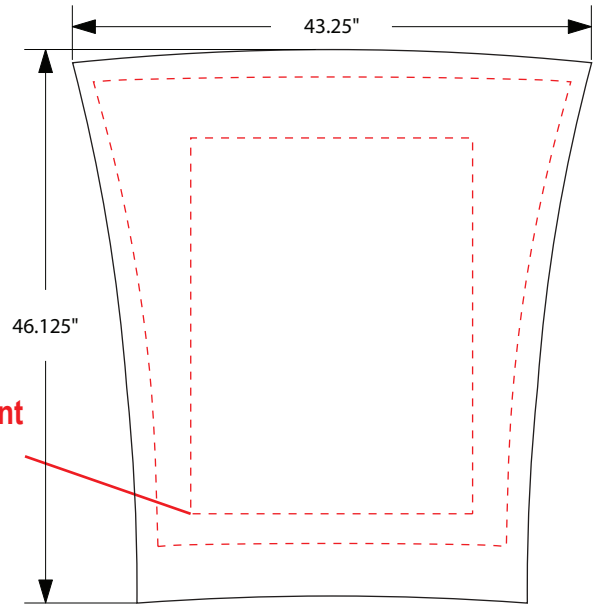

# Entasi Oval Podium

Dimension  
36" L. x 40" H

Moss Part #:  
PO-36x40-01

Scale:  
3/4"=1'

MossKnit  
Front  
Print X

MossKnit  
Back  
Print X

Keep logos and important text within this area

**Only solid color and abstract art is recommended for the Oval Podium**