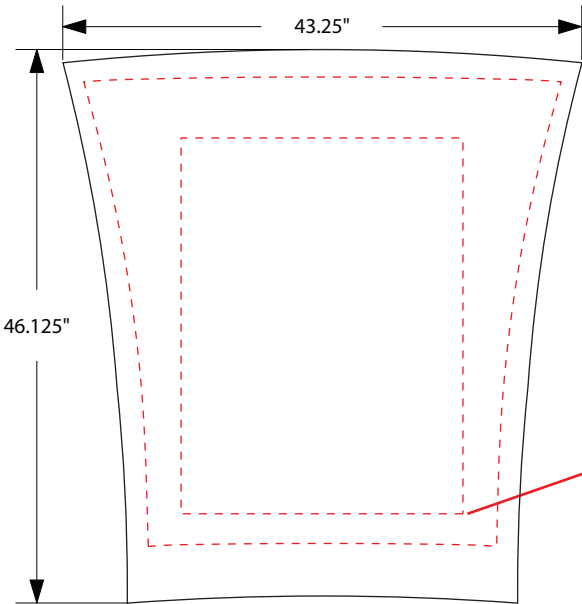

# Entasi Oval Podium

Dimension  
36" L. x 40" H

Moss Part #:  
PO-36x40-01

Scale:  
3/4"=1'

MossKnit  
Front  
Print X

MossKnit  
Back  
Print X

Keep logos and important text within this area

**Only solid color and abstract art is recommended for the Oval Podium**